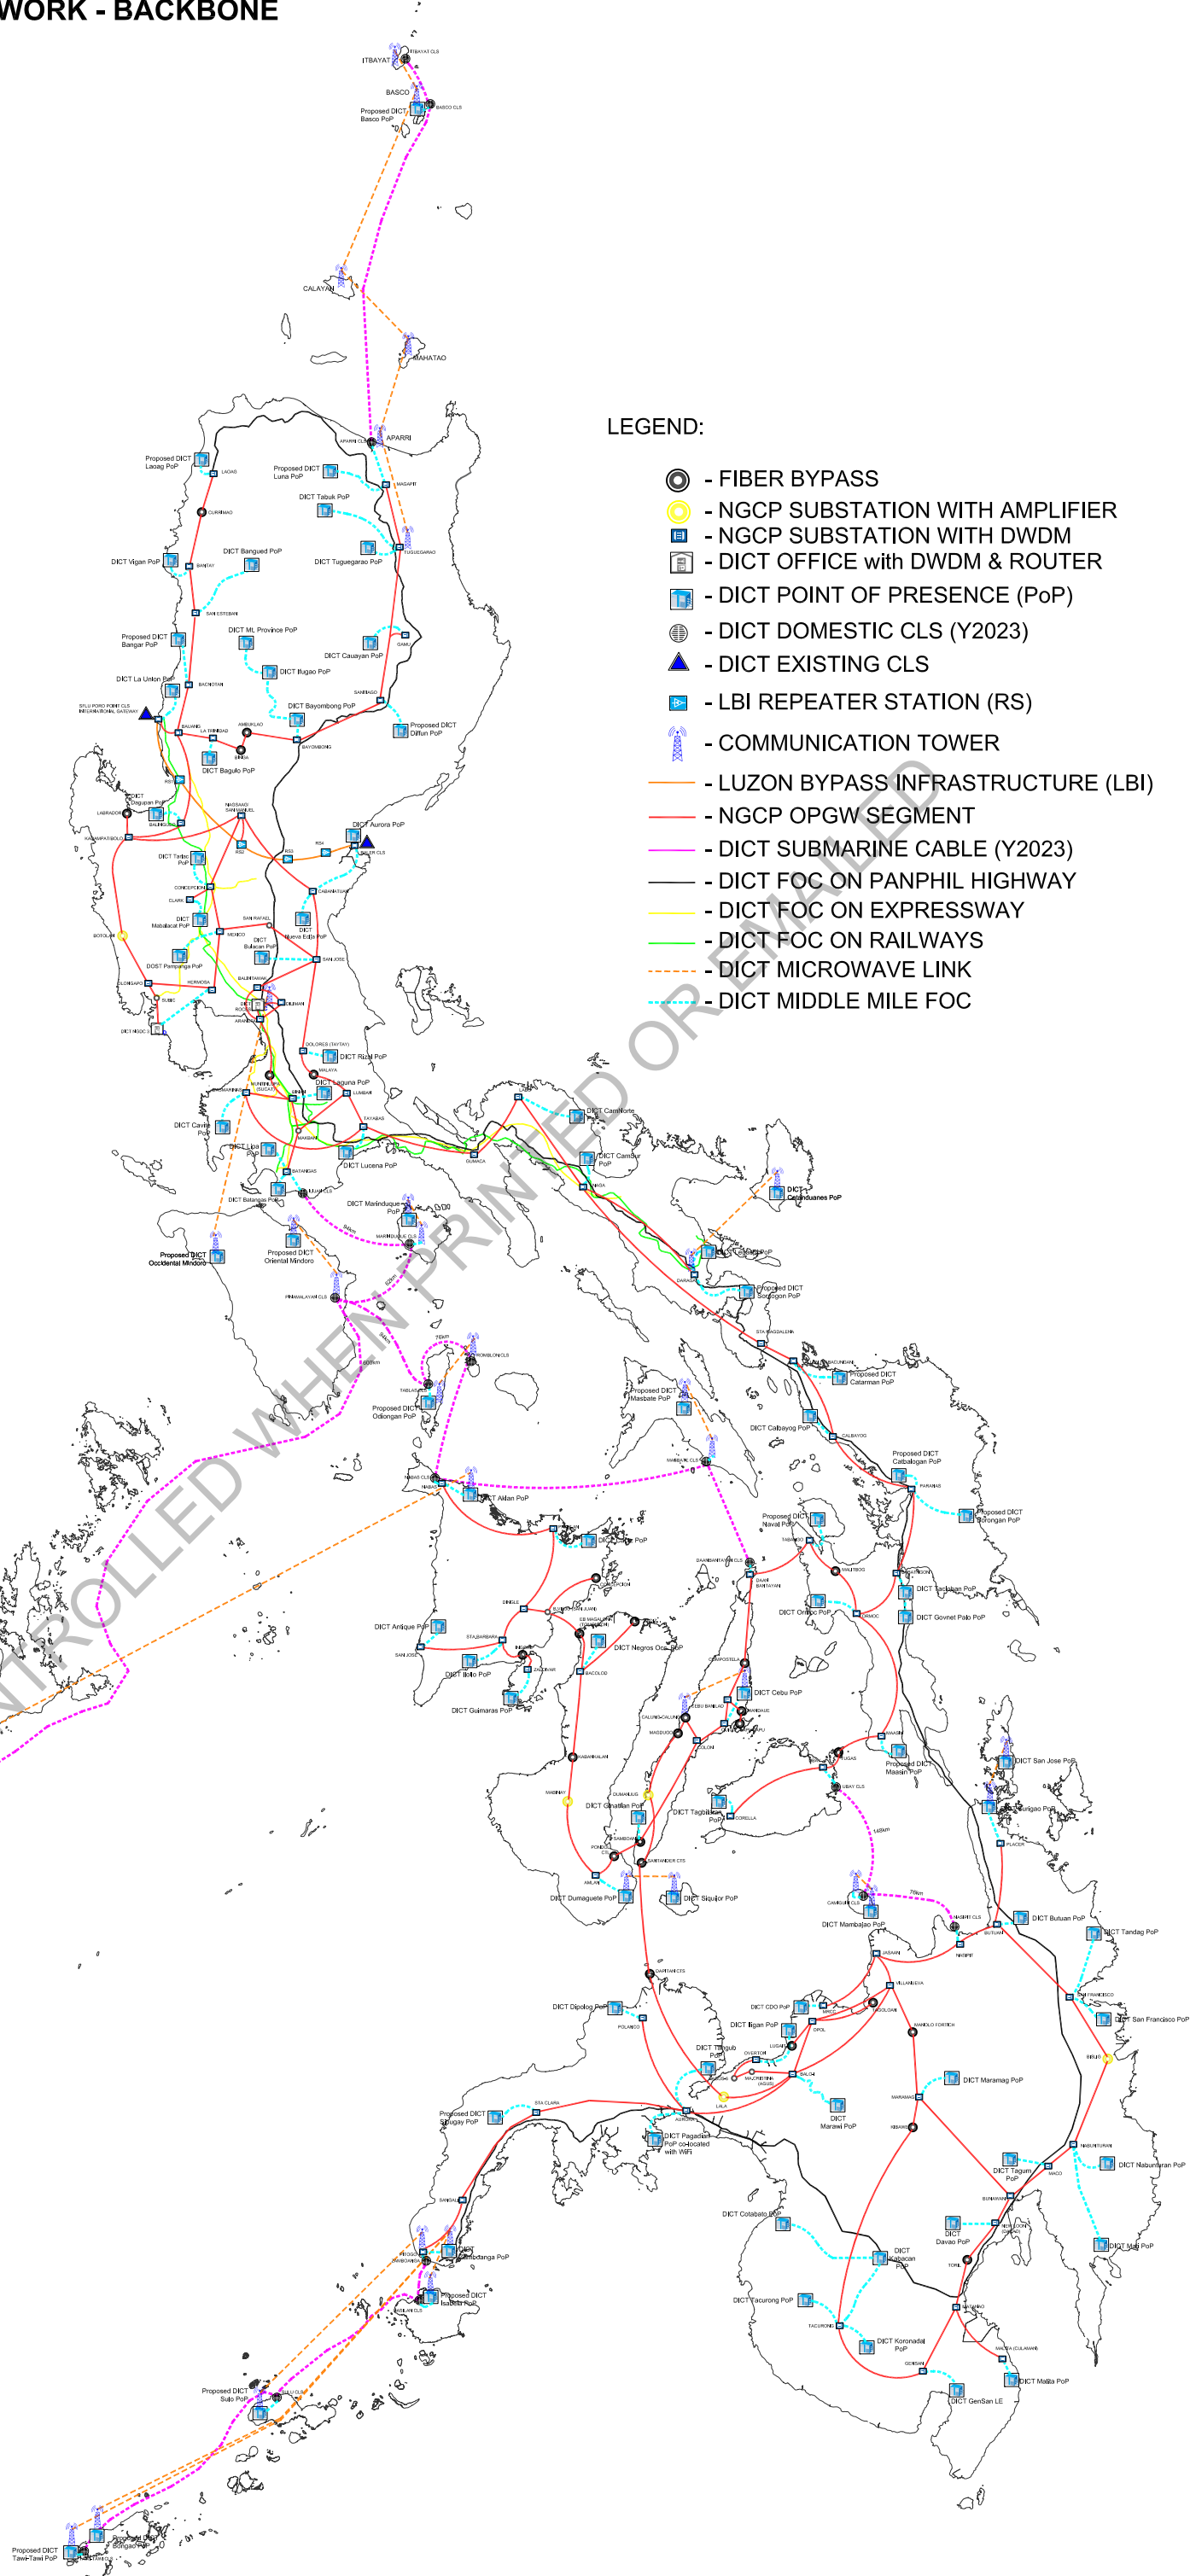

PHILIPPINE BROADBAND NETWORK - BACKBONE
Y2022-2030

LEGEND:

- ⊙ - FIBER BYPASS
- ⊙ - NGCP SUBSTATION WITH AMPLIFIER
- ⊙ - NGCP SUBSTATION WITH DWDM
- ⊙ - DICT OFFICE with DWDM & ROUTER
- ⊙ - DICT POINT OF PRESENCE (PoP)
- ⊙ - DICT DOMESTIC CLS (Y2023)
- ▲ - DICT EXISTING CLS
- ⊙ - LBI REPEATER STATION (RS)
- ⊙ - COMMUNICATION TOWER
- - LUZON BYPASS INFRASTRUCTURE (LBI)
- - NGCP OPGW SEGMENT
- - DICT SUBMARINE CABLE (Y2023)
- - DICT FOC ON PANPHIL HIGHWAY
- - DICT FOC ON EXPRESSWAY
- - DICT FOC ON RAILWAYS
- - DICT MICROWAVE LINK
- - DICT MIDDLE MILE FOC